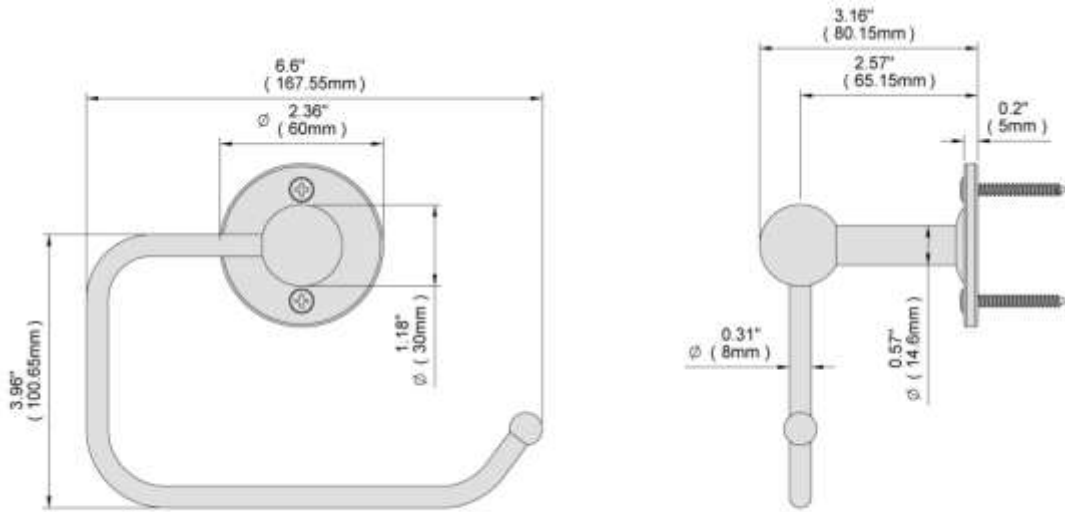

## **TOILET PAPER HOLDER**

TPH1092BR13PC

### **Description**

- Brass Material

### **Colors/Finishes**

- Polished Chrome
- Brushed Chrome
- Polished Nickel
- Satin Nickel
- Oil Rubbed

**TOILET PAPER HOLDER**  
TPH1092BR13PC

**Product Diagram**