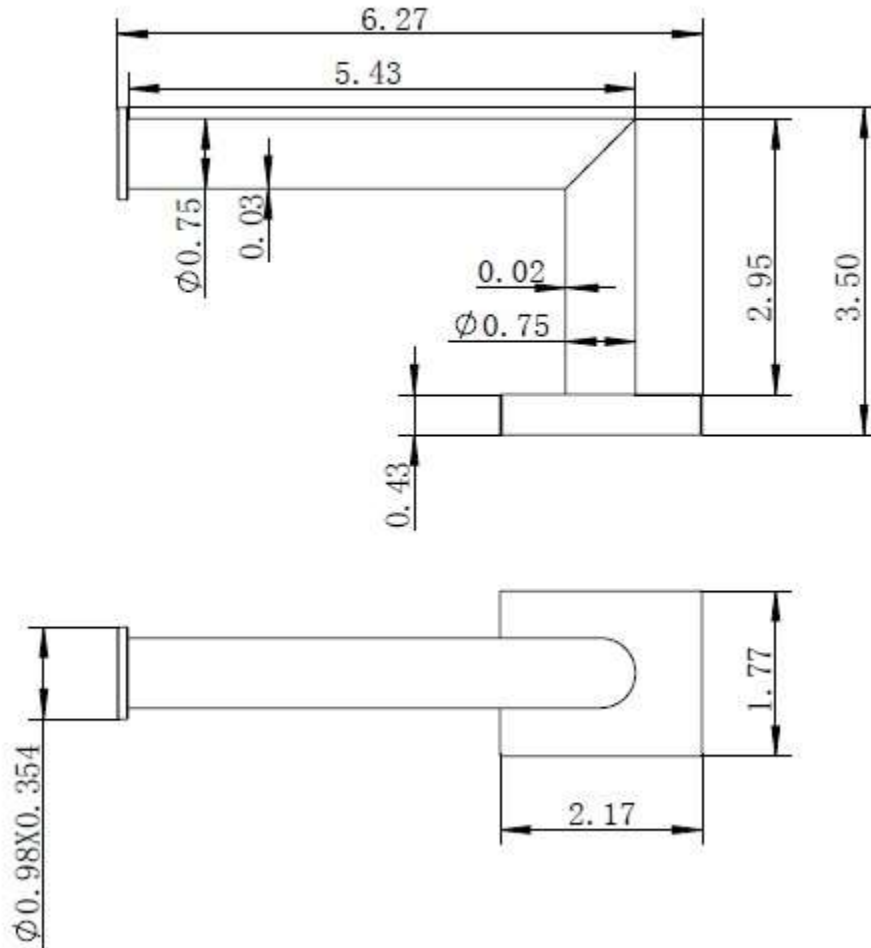

TOILET PAPER HOLDER

TPH1101BR13PC

Product Diagram