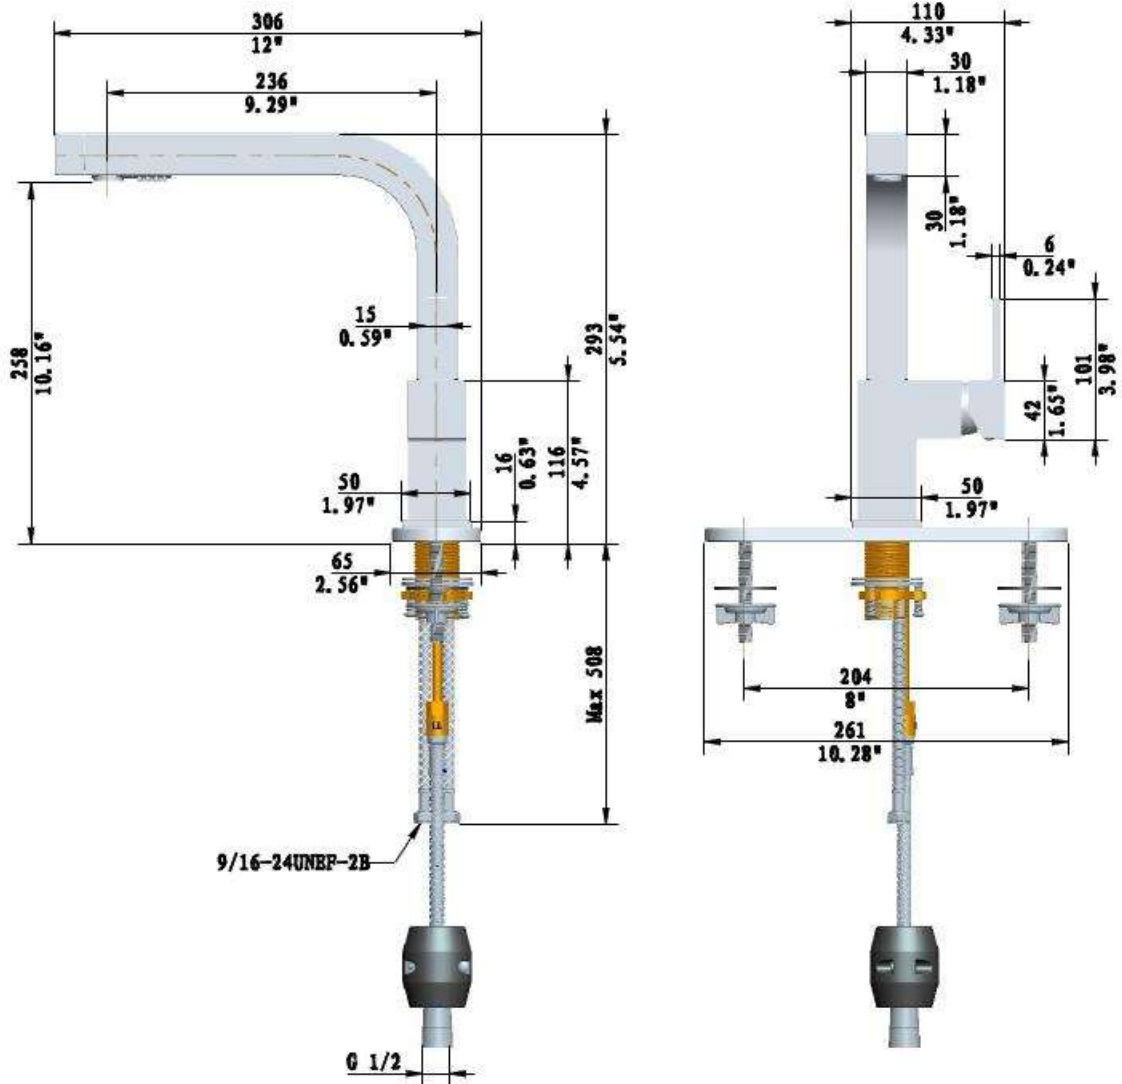

KITCHEN FAUCET

KF1081BR2-24PC

Description

- Brass Material
- Single Lever handle
- Pull out spray head
- 2 Function Stream and Spray

Codes/Standards Applicable

Specified model meets or exceeds the following:

- ASME A112.18.1
- 2.2 GPM at 60 PSI
- ADA Compliant

Colors/Finishes

- Polished Chrome
- Brushed Chrome
- Polished Nickel
- Satin Nickel

KITCHEN FAUCET
KF1081BR2-24PC

Product Diagram