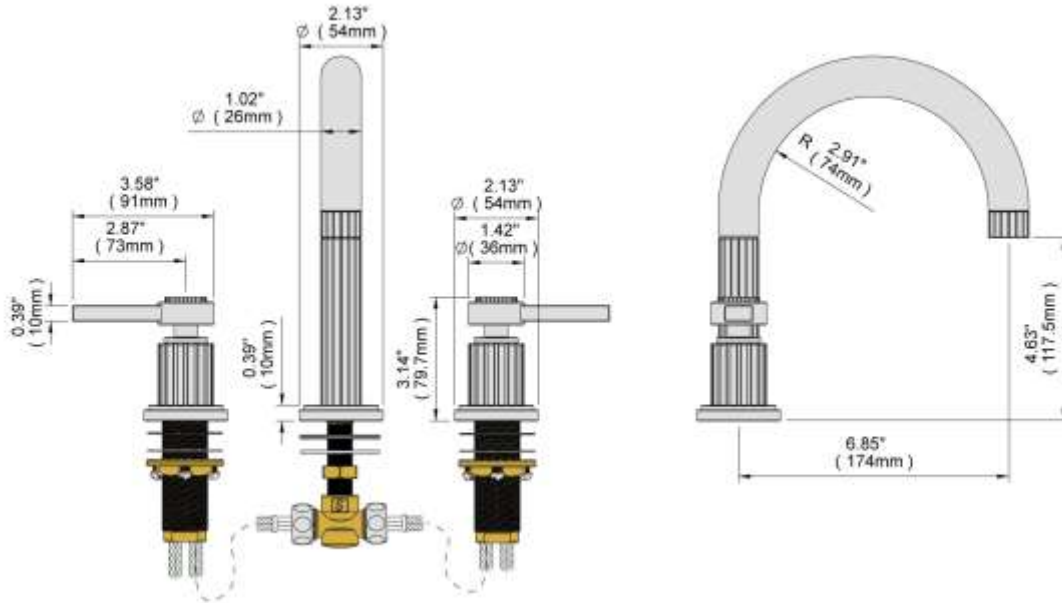

LAVATORY FAUCET

LF1248BR2-4PC

Description

- Brass Material
- Wide Spread cross handle

Codes/Standards Applicable

Specified model meets or exceeds the following:

- ASME A112.18.1
- ADA Compliant
- 1.5 GPM at 60 PSI

Colors/Finishes

- Polished Chrome
- Brushed Chrome
- Polished Nickel
- Satin Nickel

Lavatory Faucet Series

LAVATORY FAUCET LF1248BR2-4PC

PRODUCT DIAGRAM