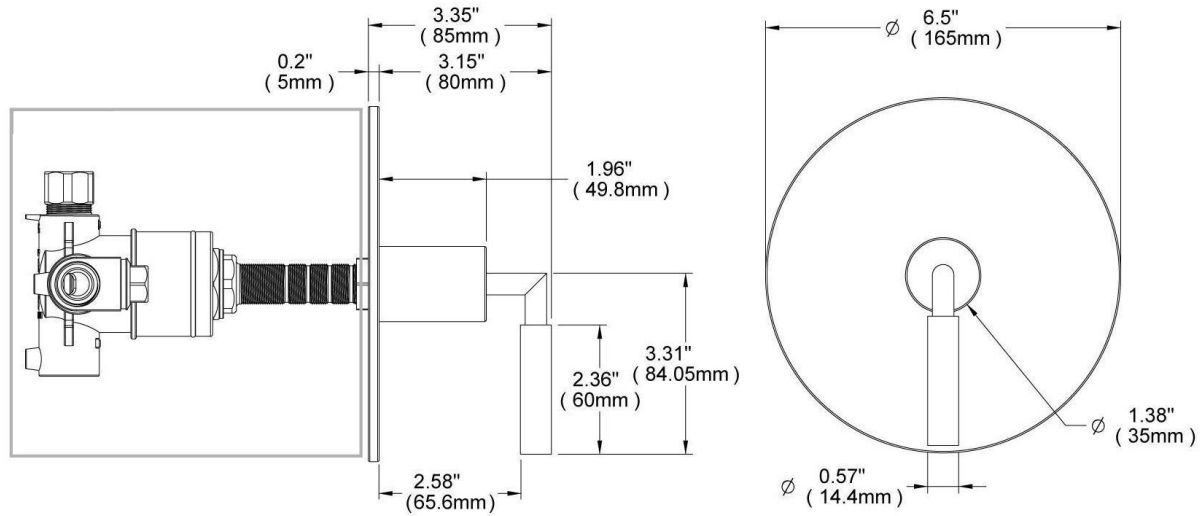

**SHOWER TRIM**  
STWOD1036BR8PC

**Description**

- Brass Material
- Pressure Balance valve trim
- Single lever handle

**Codes/Standards Applicable**

Specified model meets or exceeds the following:

- ASME/ANSI A112.18.1M
- ADA Compliant

**Colors/Finishes**

- Polished Chrome
- Brushed Chrome
- Polished Nickel
- Satin Nickel

**SHOWER TRIM**  
STWOD1036BR8PC

**Product Diagram**