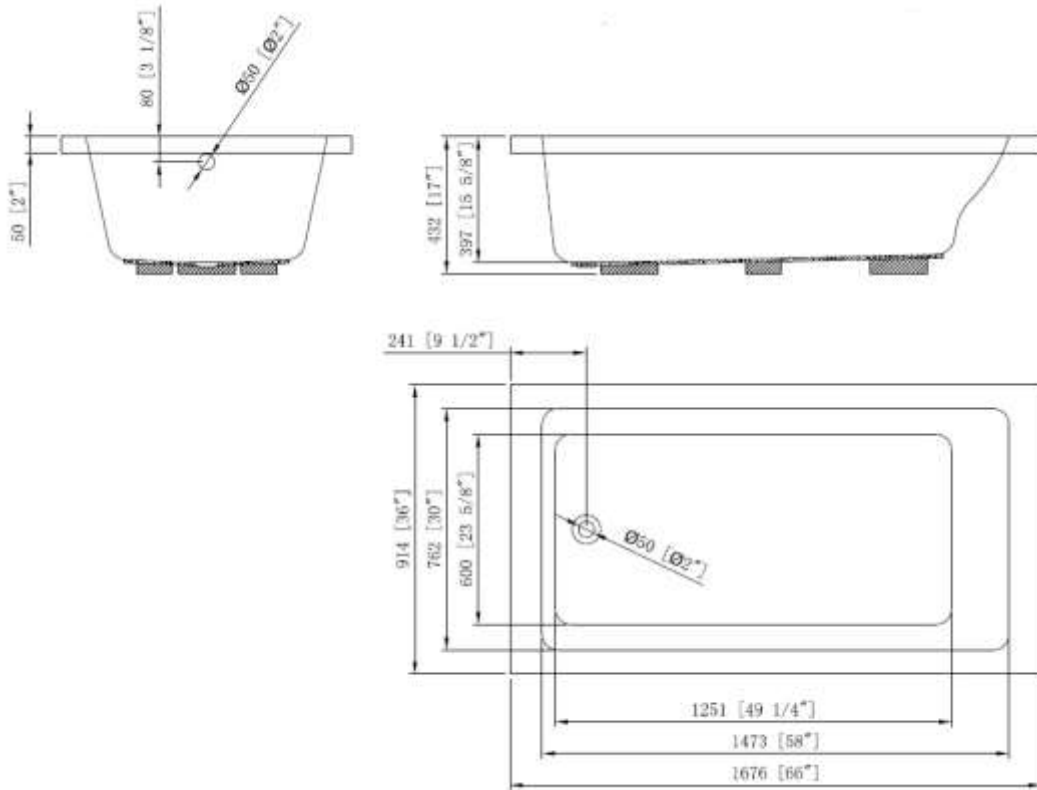

BATH TUB - CATALINA

BT2090AC5

Description

- 66" x 36" x 17"
- 100% Lucite Acrylic with Fiberglass Reinforcement
- Can be used for Drop In or Undermount
- Leveling Legs on Bottom for Added Support
- Available with three sided integral tile flange

Codes/Standards Applicable

Specified model meets or exceeds the following:

- ANSI Z-124.1.2

Colors

- White

BATH TUB - CATALINA
BT2090AC5

Product Diagram