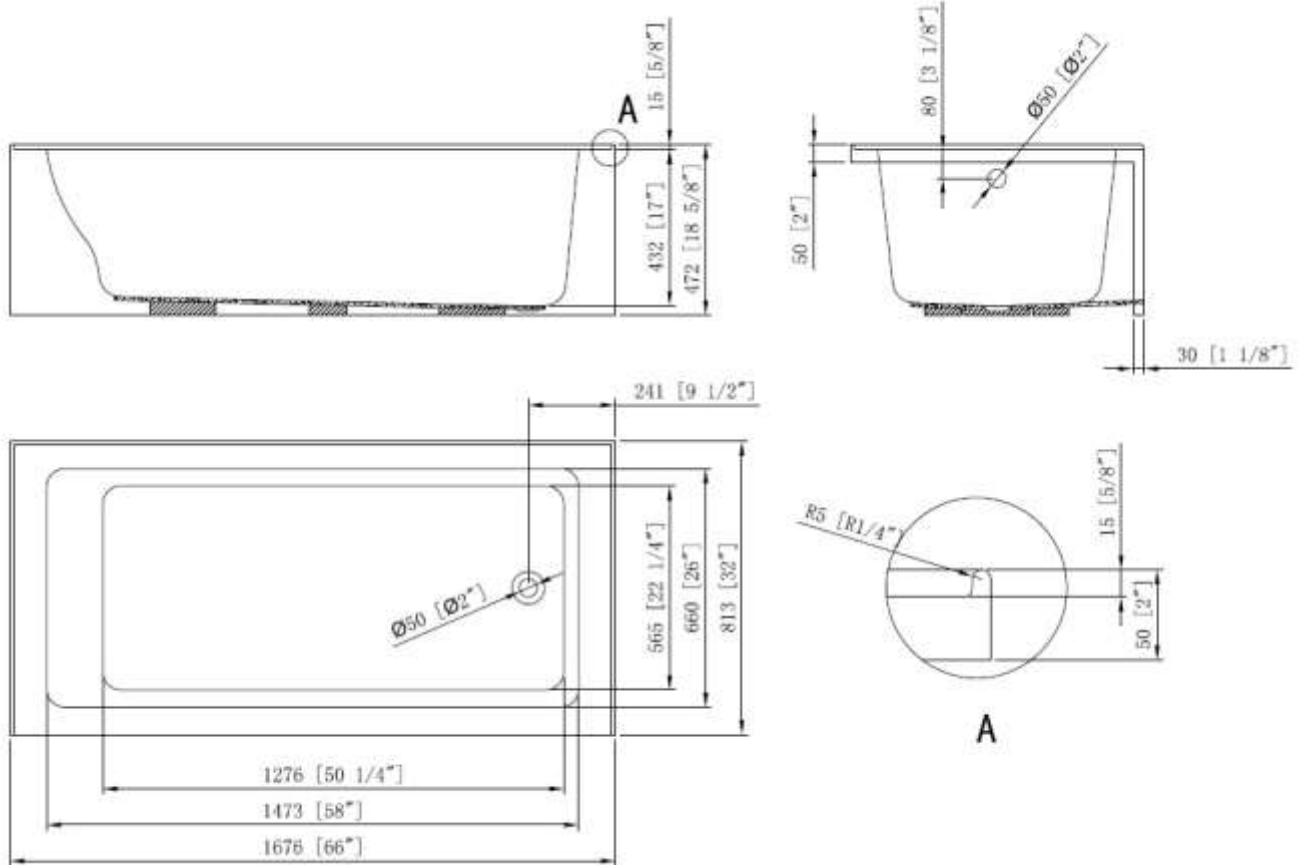

BATH TUB - CATALINA

BT2092AC1-R

Description

- 66" x 32" x 18"
- Integral Apron with Integral Tile Flange
- 100% Lucite Acrylic with Fiberglass Reinforcement
- Alcove Installation
- Leveling Legs on Bottom for Added Support

Codes/Standards Applicable

Specified model meets or exceeds the following:

- ANSI Z-124.1.2

Colors

- White

BATH TUB - CATALINA

BT2092AC1-R

Product Diagram