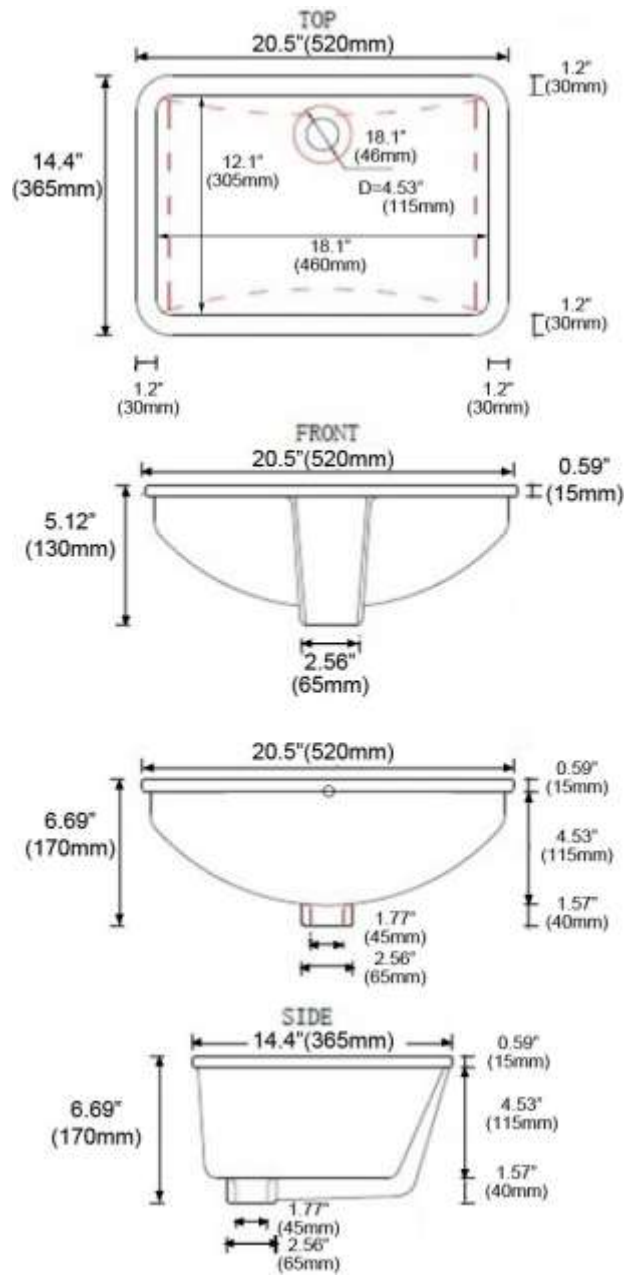

LAVATORY
LV1218CE12

Description

- Ceramic
- Undermount
- 20.5" x 14.4" Outside dimensions
- 18.1" x 12.1" Inside dimensions
- **With** overflow on front of bowl
- Mounting clips included

Codes/Standards Applicable

Specified model meets or exceeds the following:

- ASME A112.19.2
- ADA COMPLIANT

Colors/Finishes

- White

LAVATORY
LV1218CE12

Product Diagram