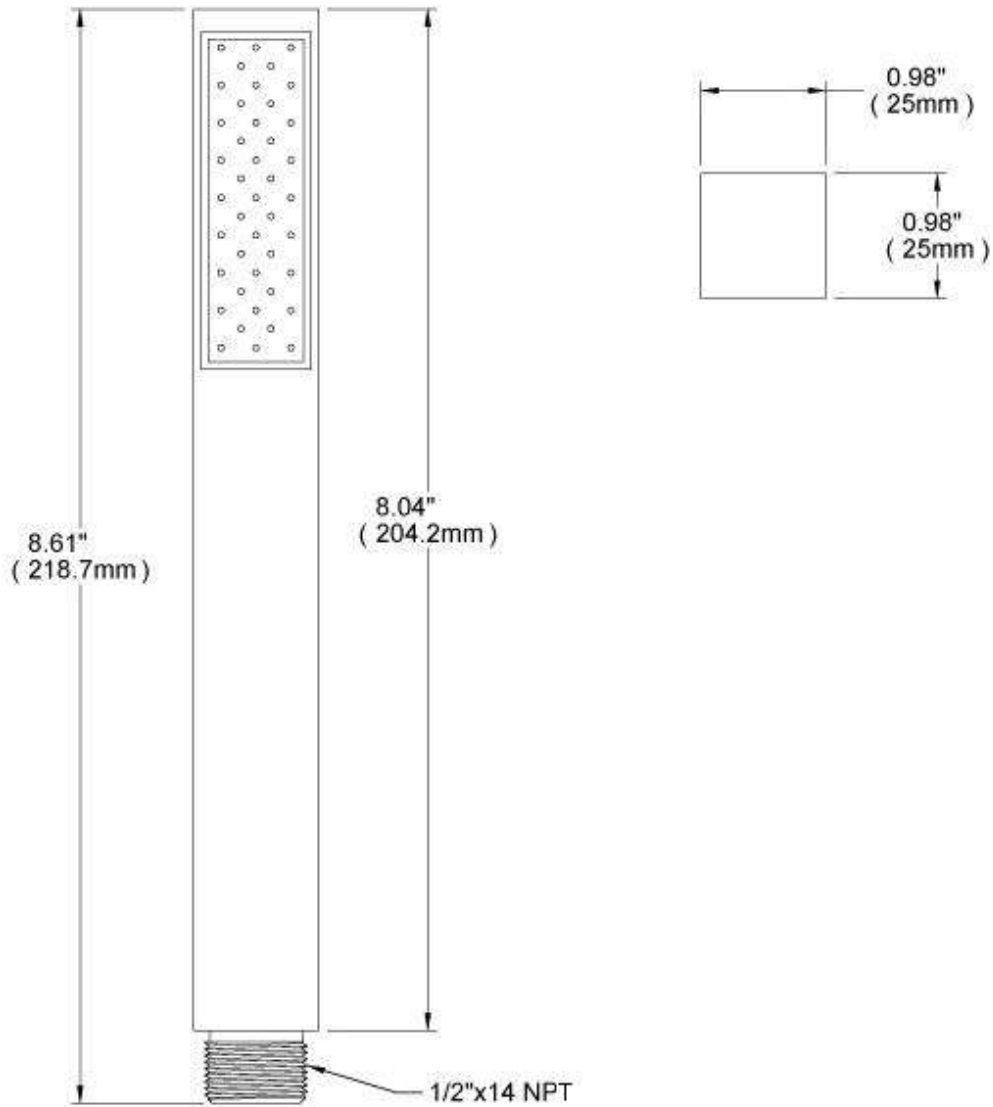

HAND HELD SHOWER

HH1012BR19PC

Description

- Brass Material

Colors/Finishes

- Polished Chrome
- Brushed Chrome
- Polished Nickel
- Satin Nickel

HAND HELD SHOWER

HH1012BR19PC

Product Diagram