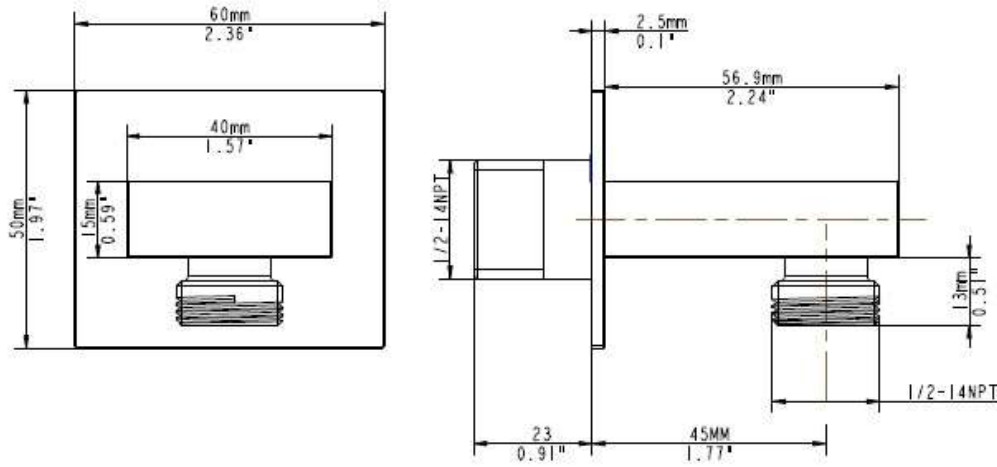

**SHOWER ELBOW**  
SE1007BR13PC

**Description**

- Brass Material

**Codes/Standards Applicable**

Specified model meets or exceeds the following:  
N/A

**Colors/Finishes**

- Polished Nickel
- Polished Chrome
- Brushed Chrome
- Satin Nickel

**SHOWER ELBOW**  
SE1007BR13PC

**Product Diagram**