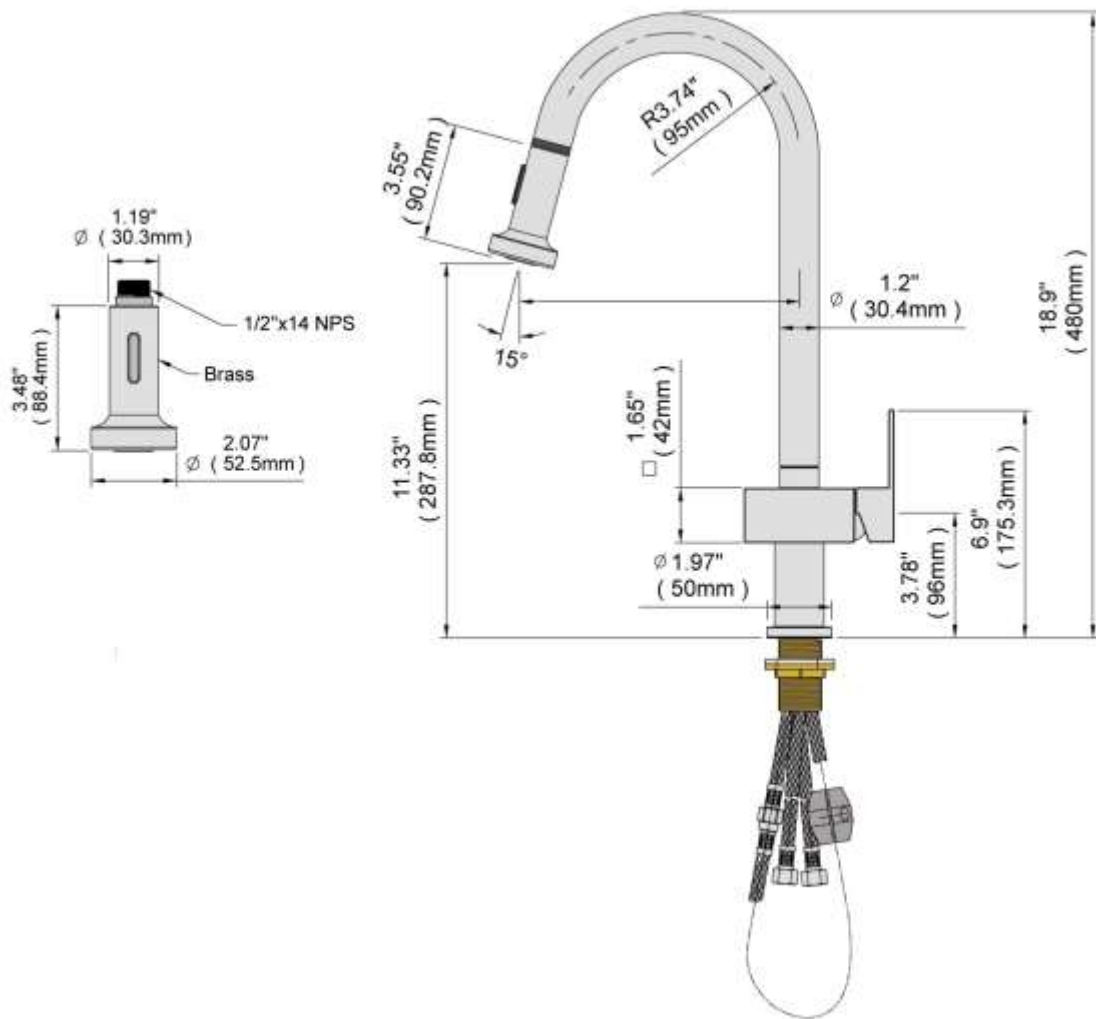

KITCHEN FAUCET

KF1052BR2-24PC

Product Diagram