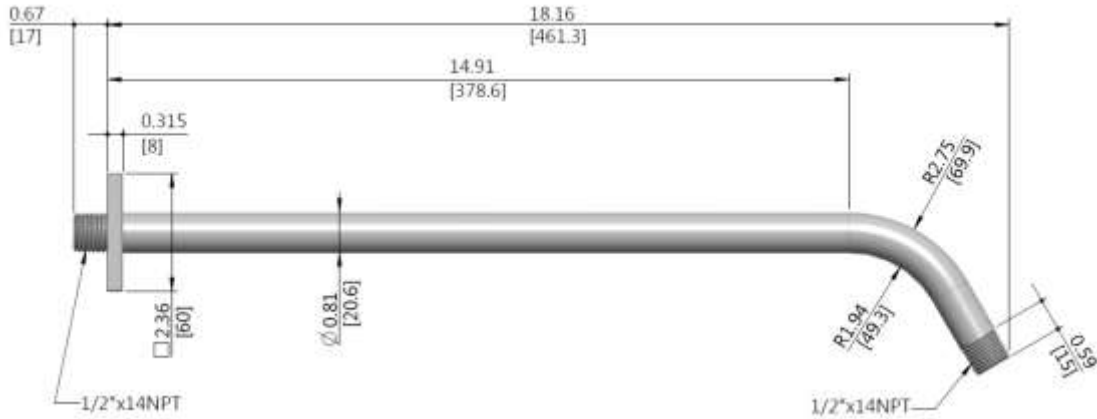

## SHOWER ARM

SA1014BR13PC

### Colors/Finishes

- Polished Chrome
- Brushed Chrome
- Polished Nickel
- Satin Nickel

**SHOWER ARM**  
SA1014BR13PC

**Product Diagram**