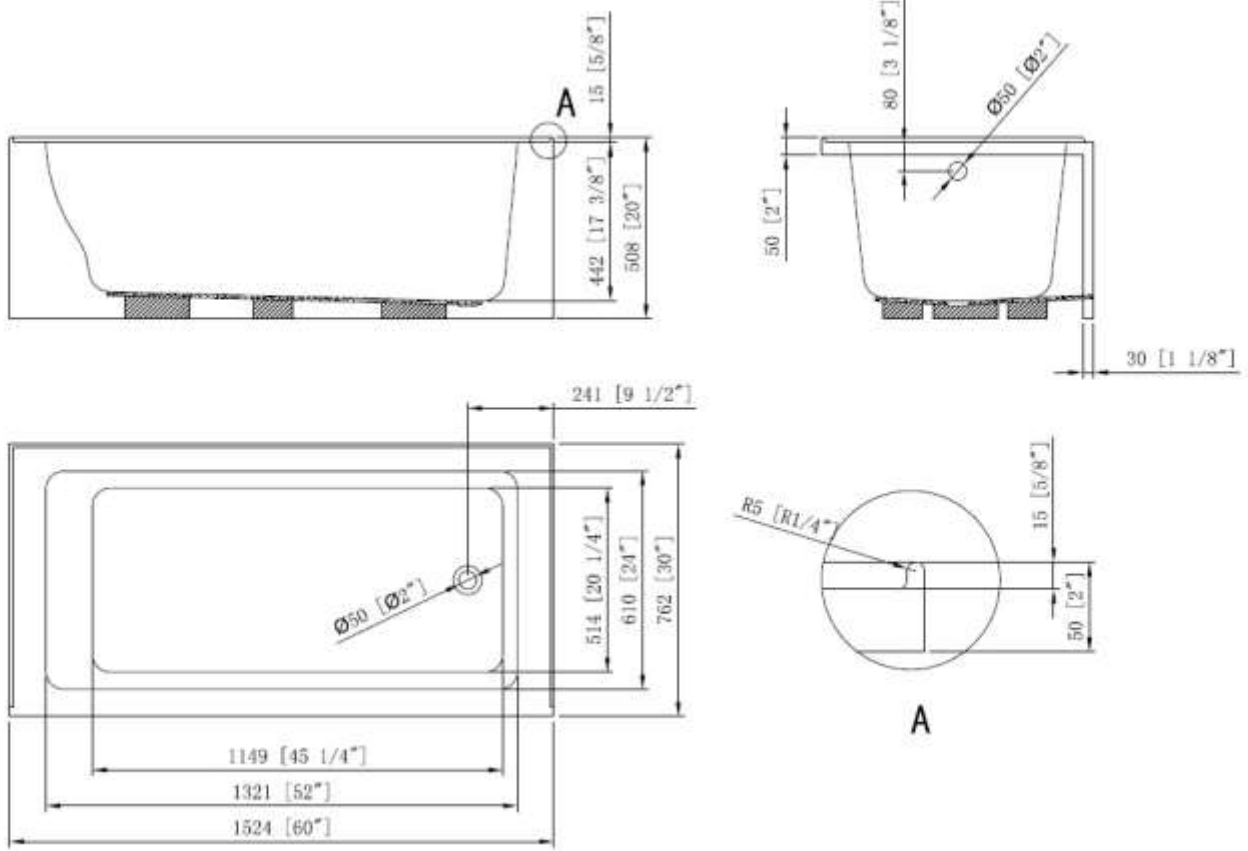

**BATH TUB - CATALINA**

BT2063AC1-R

**Description**

- 60" x 30" x 18"
- Integral Apron with Integral Tile Flange
- 100% Lucite Acrylic with Fiberglass Reinforcement
- Alcove Installation
- Leveling Legs on Bottom for Added Support

**Codes/Standards Applicable**

Specified model meets or exceeds the following:

- ANSI Z-124.1.2
- ADA

**Colors**

- White

**BATH TUB - CATALINA**

BT2063AC1-R

**Product Diagram**